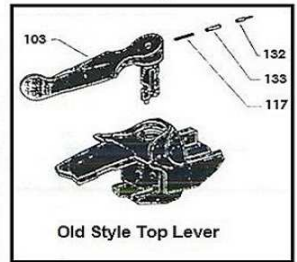

MX8 REMOVABLE TRIGGER GROUP MODELS - DETAILS

Includes Rib Parts

COMPLIMENTS FROM
S&W Supply LLC
5308 Timberline Trail - Rapid City SD 57702
Voice & Fax: 605-341-4412 - Email: whiz@swsupply.com
Website: www.swsupply.com