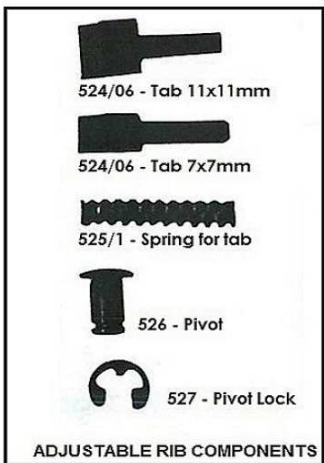

MX8 REMOVABLE TRIGGER GROUP MODELS - DETAILS

Includes Rib Parts

COMPLIMENTS FROM
S&W Supply LLC
5308 Timberline Trail - Rapid City SD 57702
Voice & Fax: 605-341-4412 - Email: whiz@swsupply.com
Website: www.swsupply.com