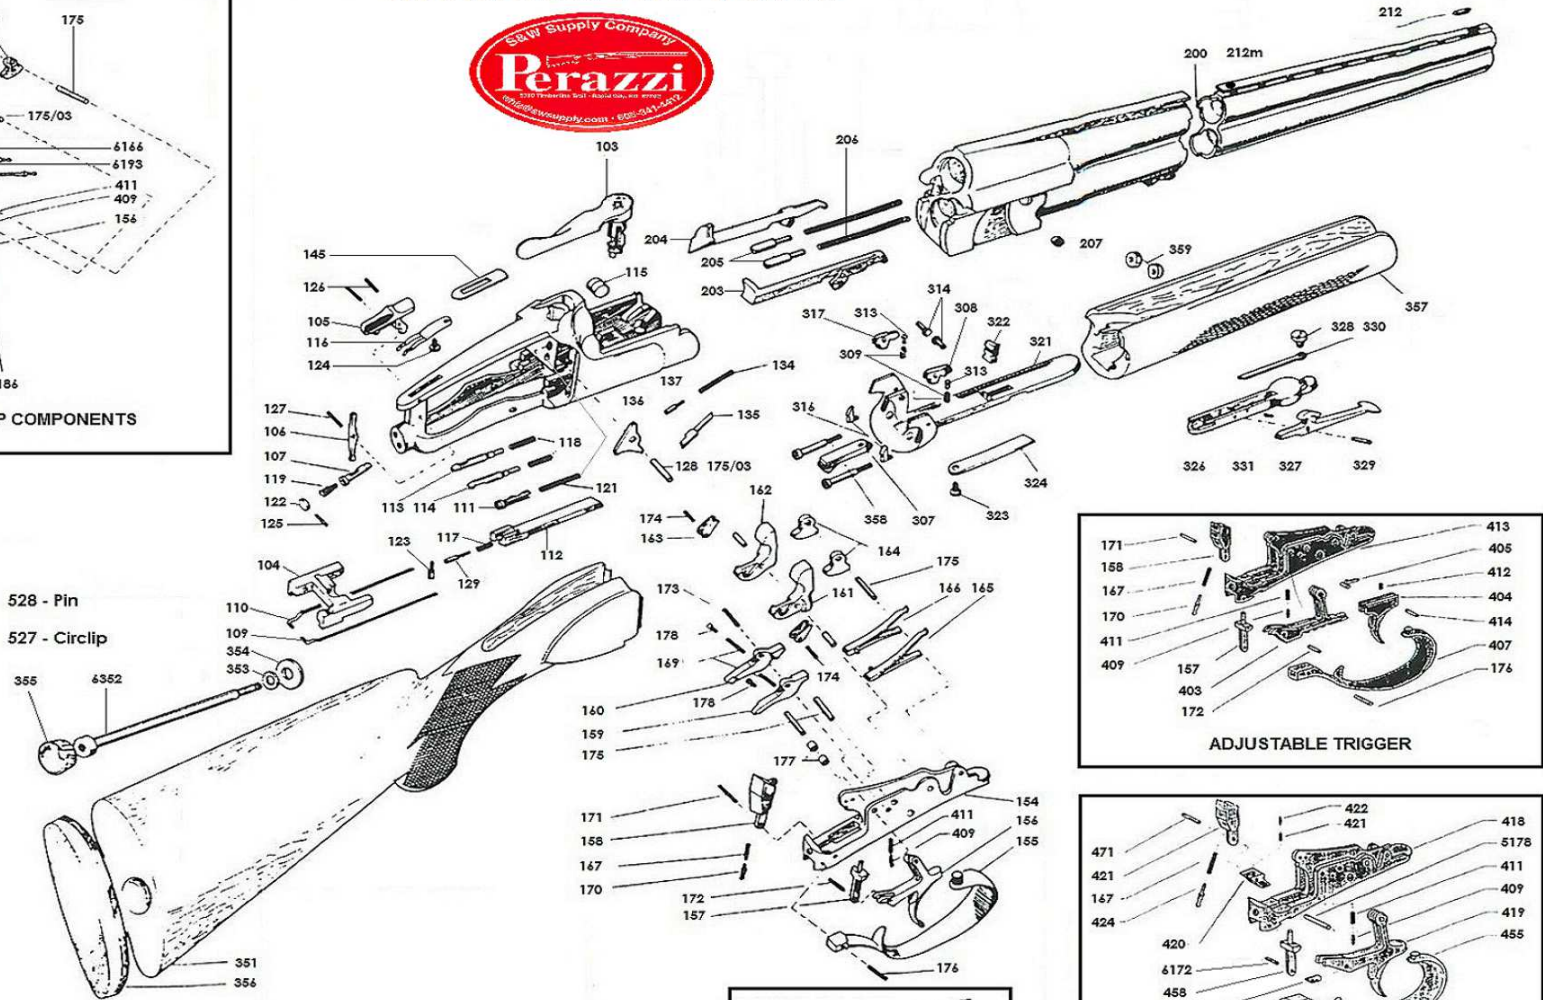

MX8 REMOVABLE TRIGGER GROUP MODELS - DETAILS

Includes Rib Parts

COMPLIMENTS FROM
S&W Supply LLC
5308 Timberline Trail - Rapid City SD 57702
Voice & Fax: 605-341-4412 - Email: whiz@swsupply.com
Website: www.swsupply.com