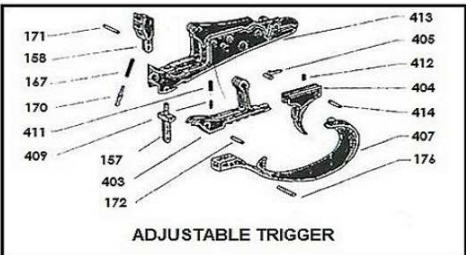

MX8 REMOVABLE TRIGGER GROUP MODELS - DETAILS

Includes Rib Parts

COMPLIMENTS FROM
S&W Supply LLC
5308 Timberline Trail - Rapid City SD 57702
Voice & Fax: 605-341-4412 - Email: whiz@swsupply.com
Website: www.swsupply.com