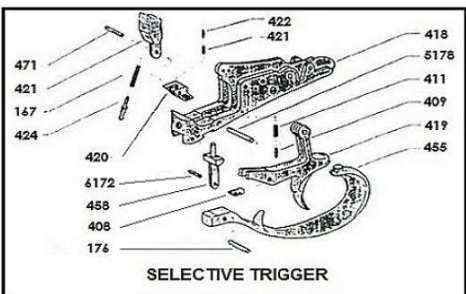

MX8 REMOVABLE TRIGGER GROUP MODELS - DETAILS

Includes Rib Parts

COMPLIMENTS FROM
S&W Supply LLC
5308 Timberline Trail - Rapid City SD 57702
Voice & Fax: 605-341-4412 - Email: whiz@swsupply.com
Website: www.swsupply.com