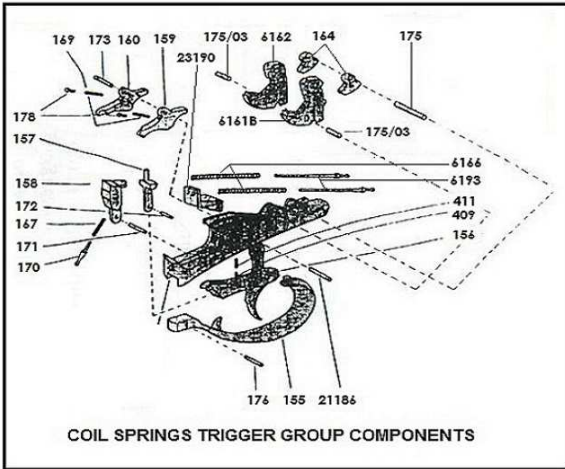

MX8 REMOVABLE TRIGGER GROUP MODELS - DETAILS

Includes Rib Parts

COMPLIMENTS FROM
S&W Supply LLC
5308 Timberline Trail - Rapid City SD 57702
Voice & Fax: 605-341-4412 - Email: whiz@swsupply.com
Website: www.swsupply.com