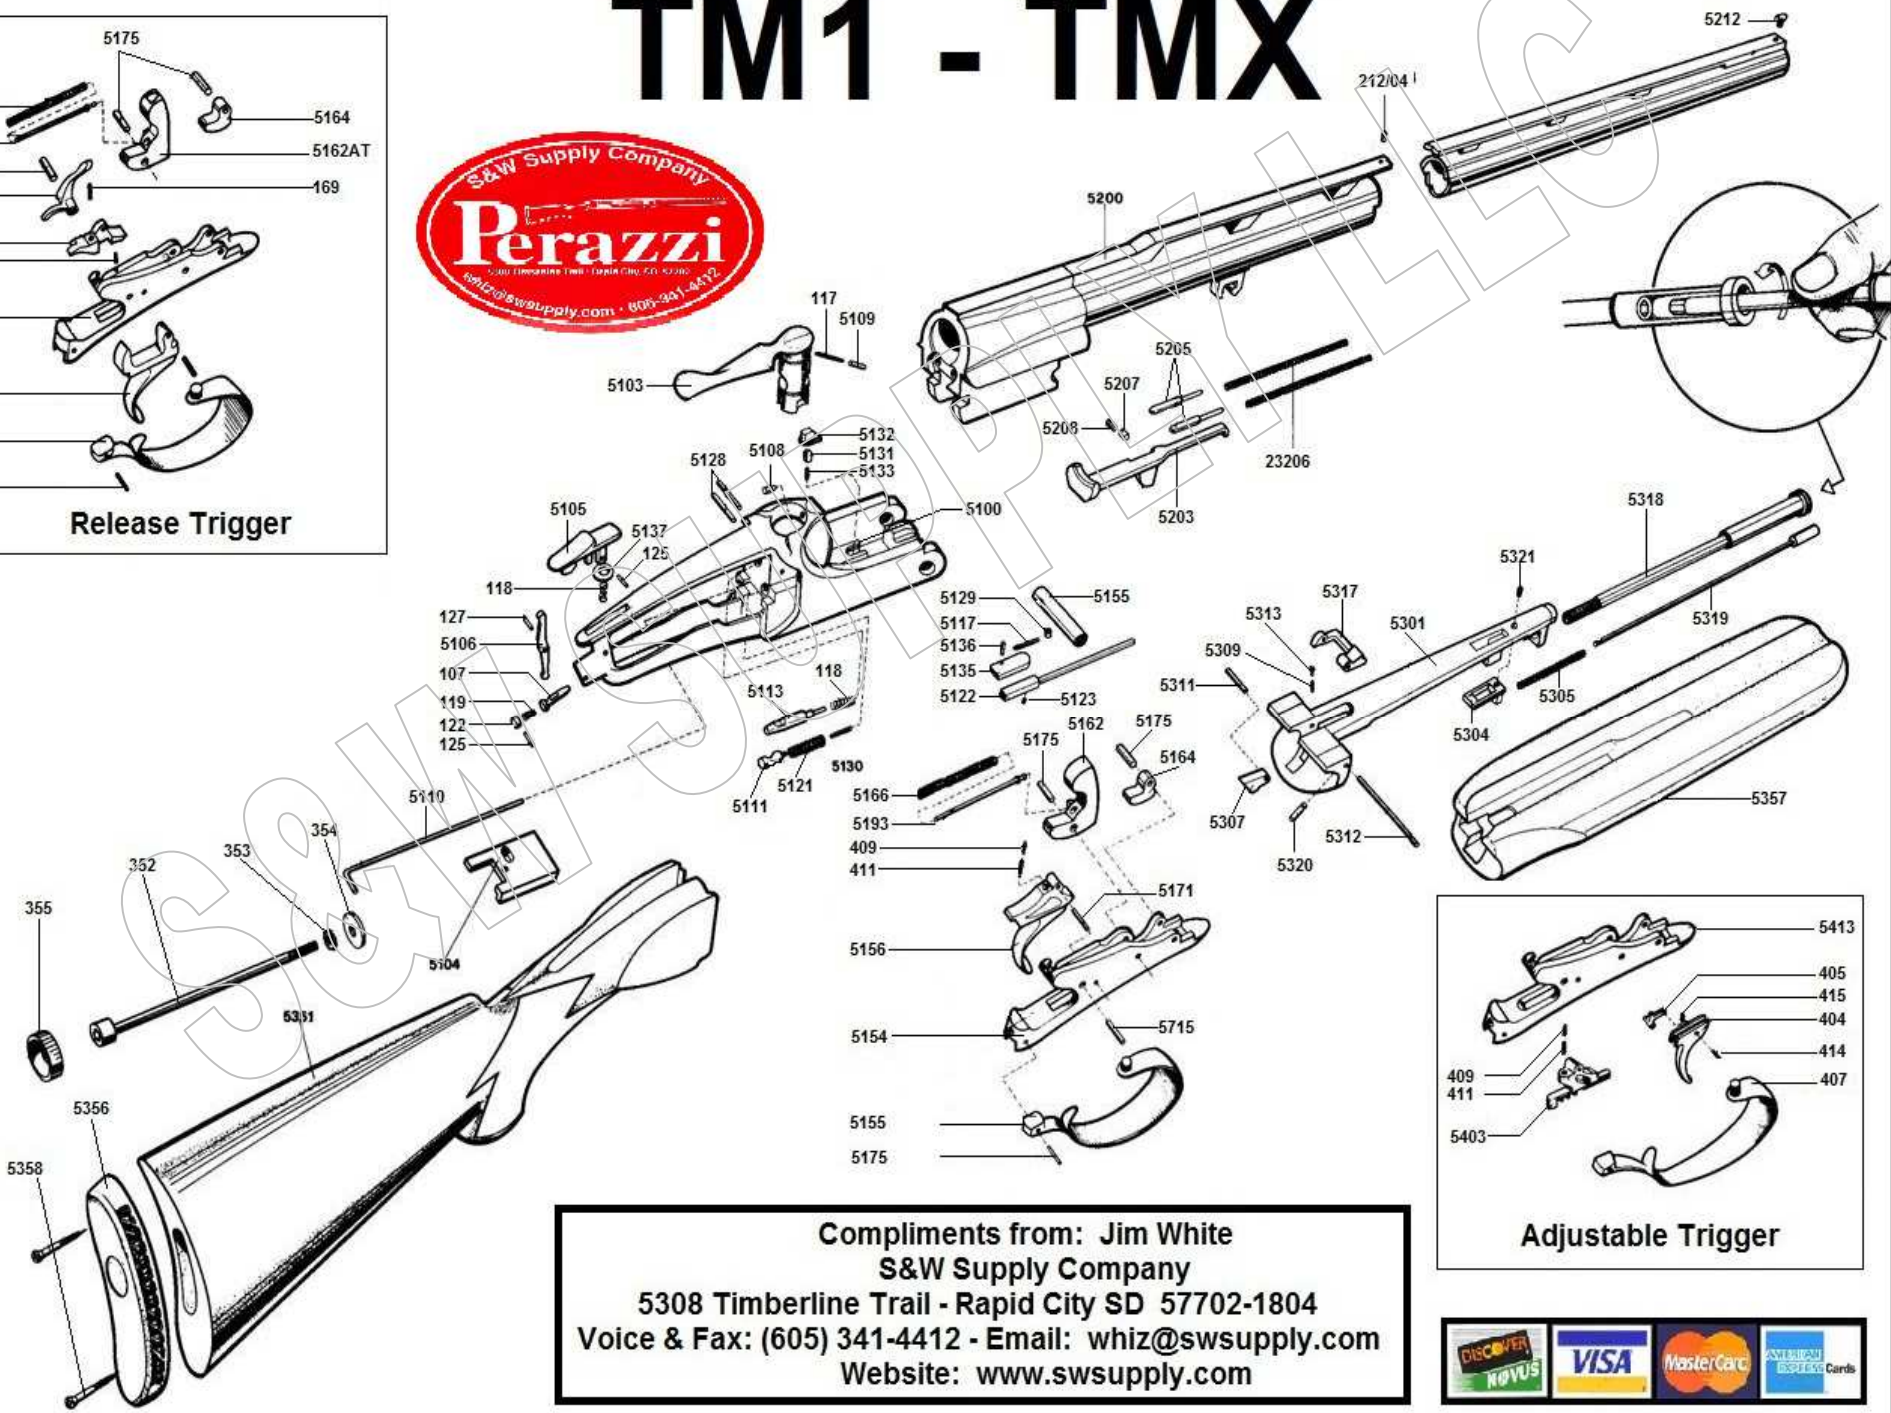

TM1 - TMX

Compliments from: Jim White
S&W Supply Company
5308 Timberline Trail - Rapid City SD 57702-1804
Voice & Fax: (605) 341-4412 - Email: whiz@swsupply.com
Website: www.swsupply.com