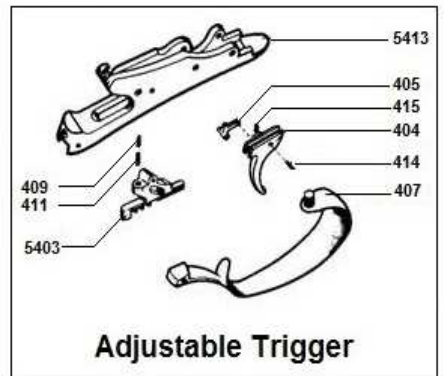

TM1 - TMX

Compliments from: Jim White
S&W Supply Company
5308 Timberline Trail - Rapid City SD 57702-1804
Voice & Fax: (605) 341-4412 - Email: whiz@swsupply.com
Website: www.swsupply.com