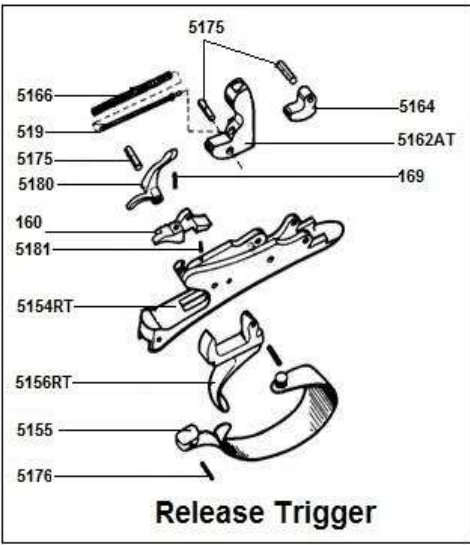

TM1 - TMX

Compliments from: Jim White
S&W Supply Company
5308 Timberline Trail - Rapid City SD 57702-1804
Voice & Fax: (605) 341-4412 - Email: whiz@swsupply.com
Website: www.swsupply.com