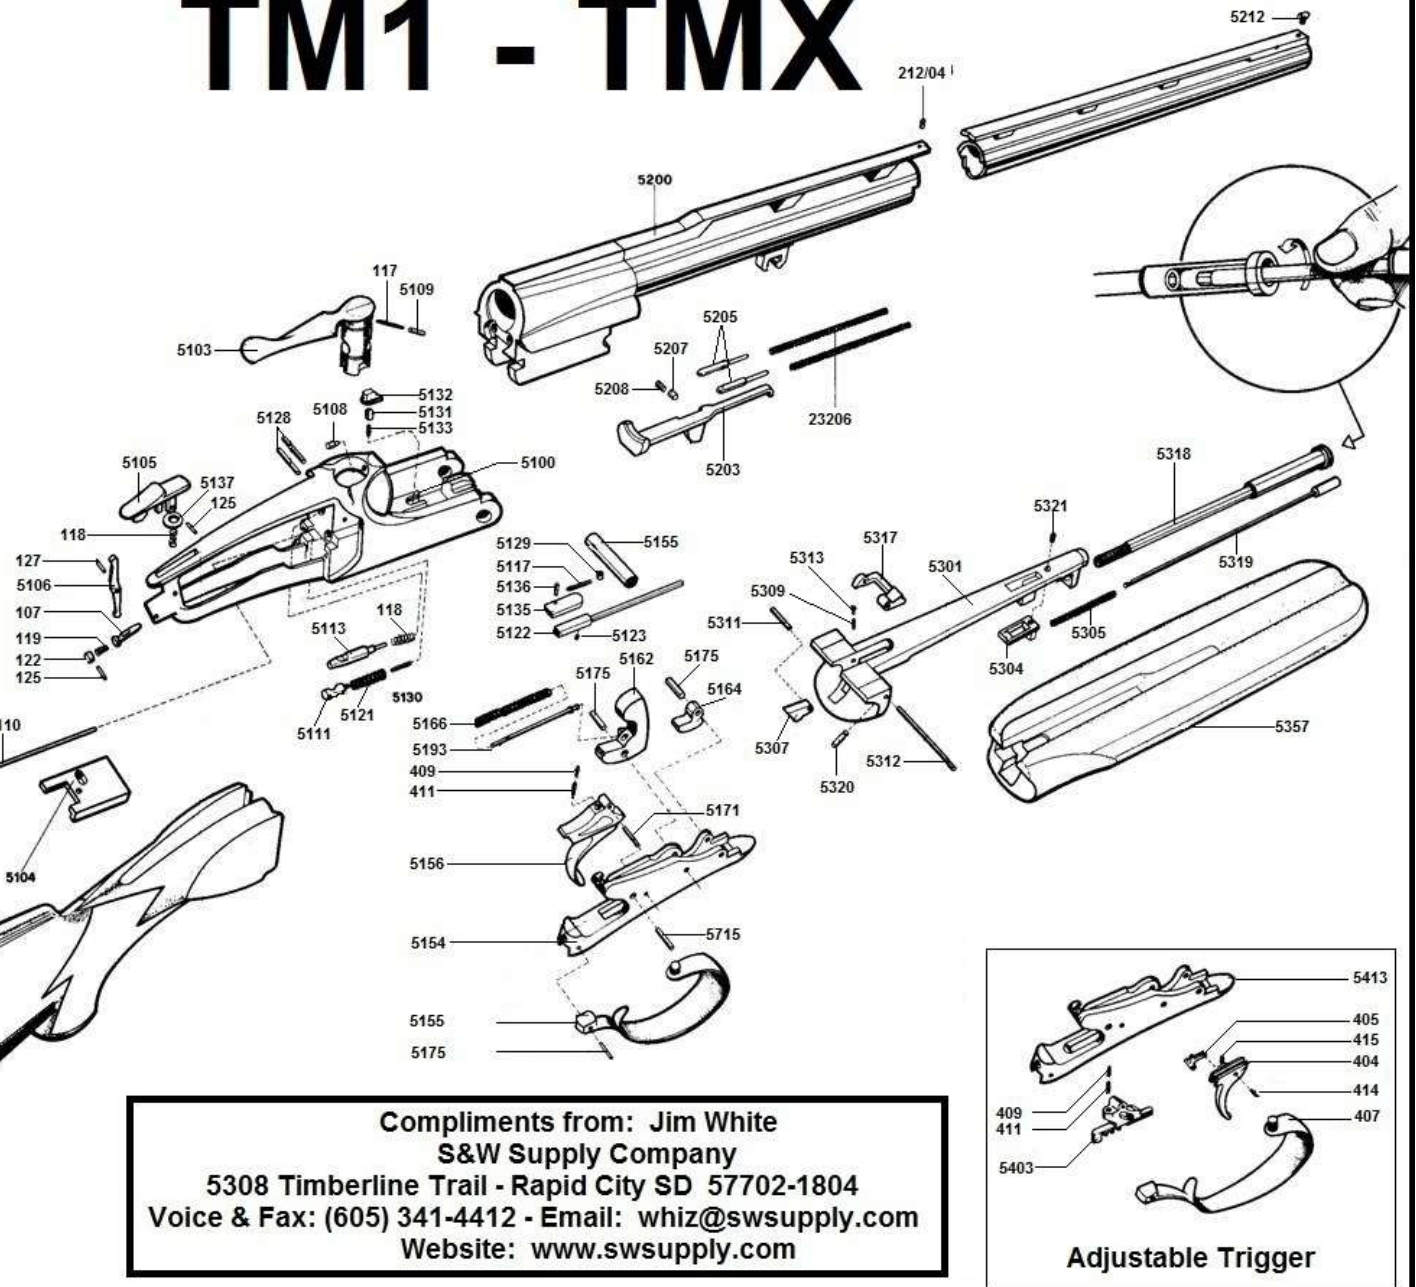

TM1 - TMX

Compliments from: Jim White
S&W Supply Company
5308 Timberline Trail - Rapid City SD 57702-1804
Voice & Fax: (605) 341-4412 - Email: whiz@swsupply.com
Website: www.swsupply.com