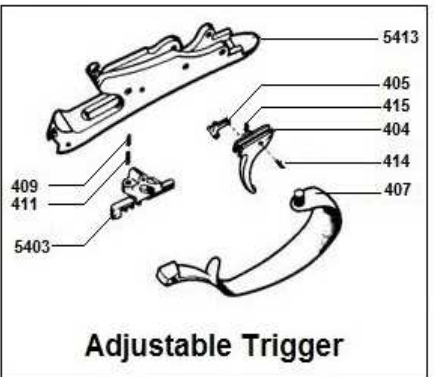

TM1 - TMX

Compliments from: Jim White
 S&W Supply Company
 5308 Timberline Trail - Rapid City SD 57702-1804
 Voice & Fax: (605) 341-4412 - Email: whiz@swsupply.com
 Website: www.swsupply.com