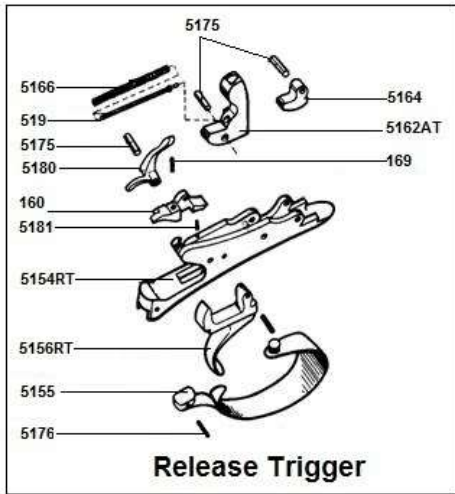

TM1 - TMX

Compliments from: Jim White
S&W Supply Company
5308 Timberline Trail - Rapid City SD 57702-1804
Voice & Fax: (605) 341-4412 - Email: whiz@swsupply.com
Website: www.swsupply.com