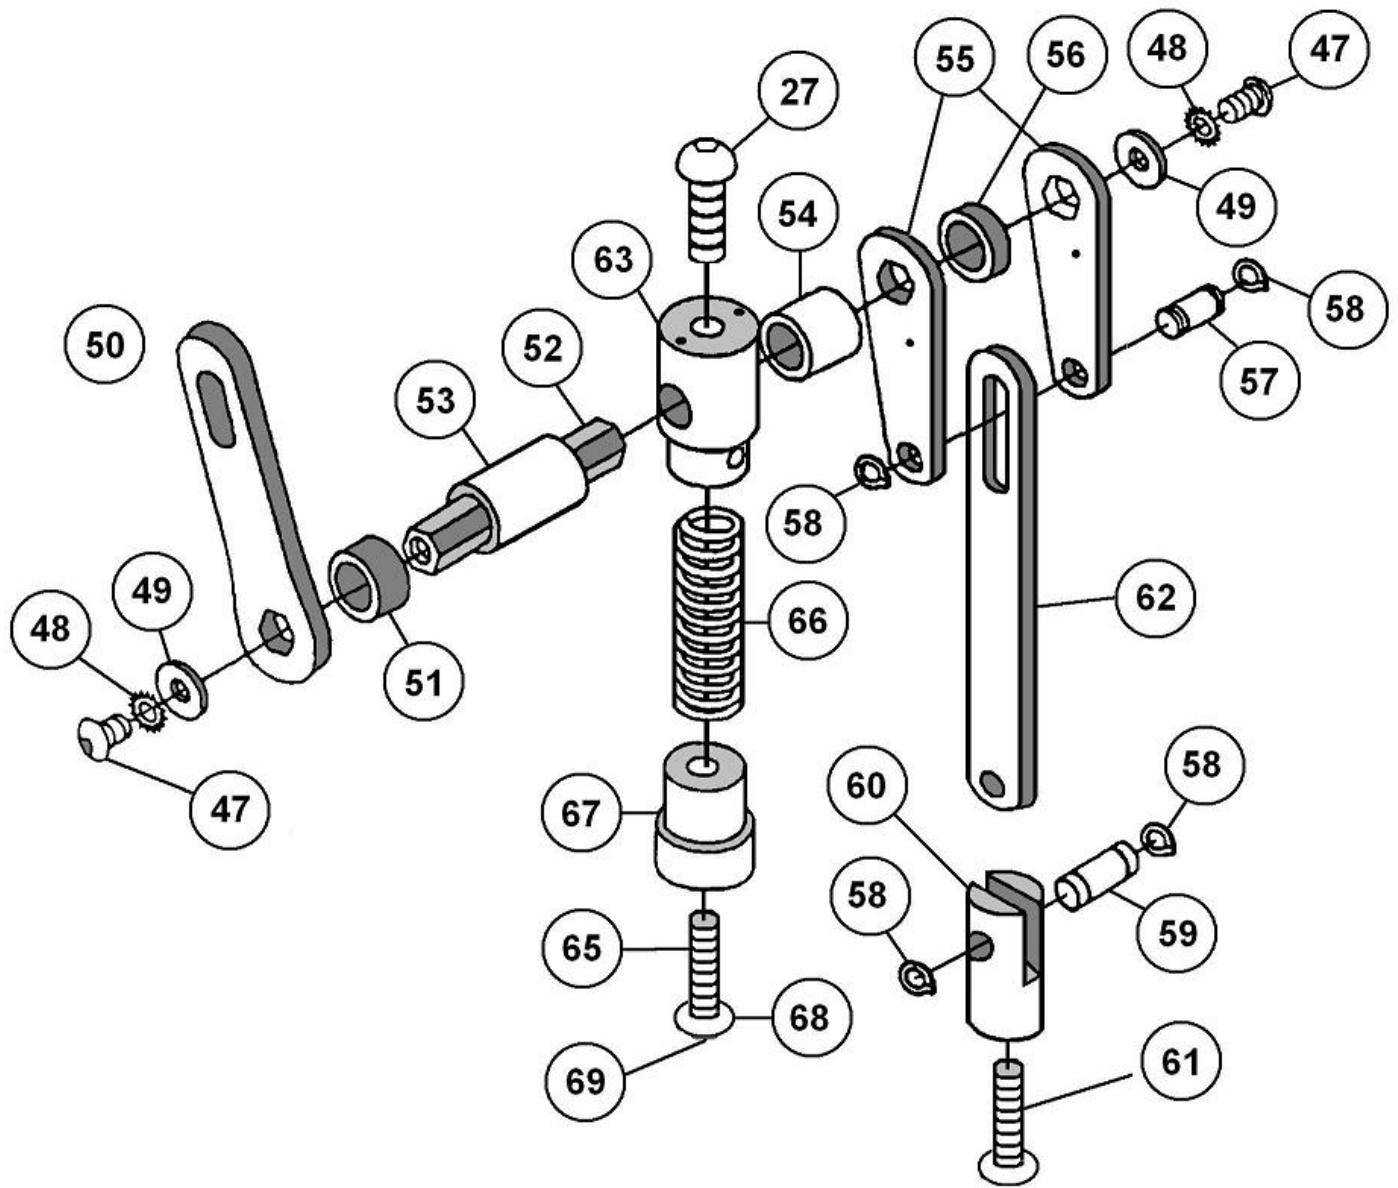

UPPER ACTUATING LINK SCHEMATIC & PARTS LISTING

Platinum 800+ #	DESCRIPTION	PART NUMBER	PRICE
27	Socket Head Cap Screw	PLUS190400	\$1.75
47	Button Head Cap Screw	DUOM190800	\$1.05
48	#10 Star Washer	DUOM250500	\$0.35
49	Machined Flat Washer	SIZE291600	\$1.05
50	Upper Actuating Arm	SIZE290100	\$14.95
51	Medium Hex Shaft Spacer - hardened	CONV2905b0	\$4.50
52	Hex Shaft	CONV290300	\$9.95
53	Hex Shaft Sleeve - hardened	SIZE290400	\$4.50
54	Hex Shaft Spacer, large - hardened	SIZE2905a0	\$4.75
55	Lower Actuating Arm	SIZE290200	\$8.95
56	Hex Spacer, small - hardened	SIZE2905c0	\$4.75
57	Lower Actuating Link Pin	SIZE290800	\$4.25
58	Snap Ring	DUOM290300	\$1.05
59	Lower Actuating Pin	DUOM290500	\$5.95
60	Lower Actuating Post	SIZE290600	\$12.50
61	Socket Head Cap Screw 1/4-28x1	PLUS290600	\$1.05
62	Lower Actuating Link	SIZE290700	\$14.95
63	Finish Knockout Adapter	SIZE130100	\$18.95
64	Set Screw, 10-32x3/16	DUOM210900	\$1.05
65	Finish Knockout Shaft	SIZE130500	\$9.95
66	Final Knockout Spring	DUOM130200	\$9.75
67	Final Knockout Housing - 12 ga	DUOM130400	\$14.95
68	Final Knockout Button - 12 ga	SIZE130512	\$4.50
69	Flathead Screw, 10-32x1/2	SIZE600101	\$1.05

Prices subject to change without prior notice

SEE REVERSE SIDE FOR SCHEMATIC

S&W Supply Company, Inc.

5308 Timberline Trail • Rapid City SD 57702 • ☎ (605) 341-4412 Phone/Fax/Answering Machine

✉ whiz@swwsupply.com