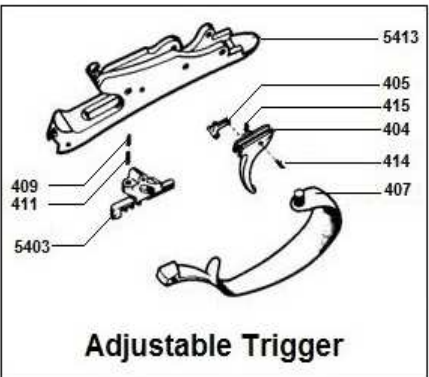

TM1 - TMX

Compliments from: Jim White
 S&W Supply Company
 5308 Timberline Trail - Rapid City SD 57702-1804
 Voice & Fax: (605) 341-4412 - Email: whiz@swsupply.com
 Website: www.swsupply.com