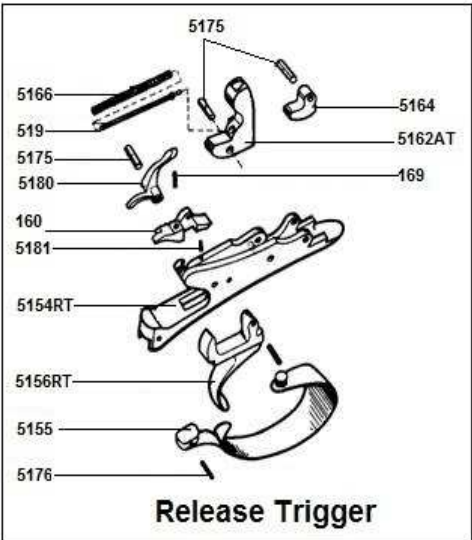

TM1 - TMX

Compliments from: Jim White
 S&W Supply Company
 5308 Timberline Trail - Rapid City SD 57702-1804
 Voice & Fax: (605) 341-4412 - Email: whiz@swsupply.com
 Website: www.swsupply.com