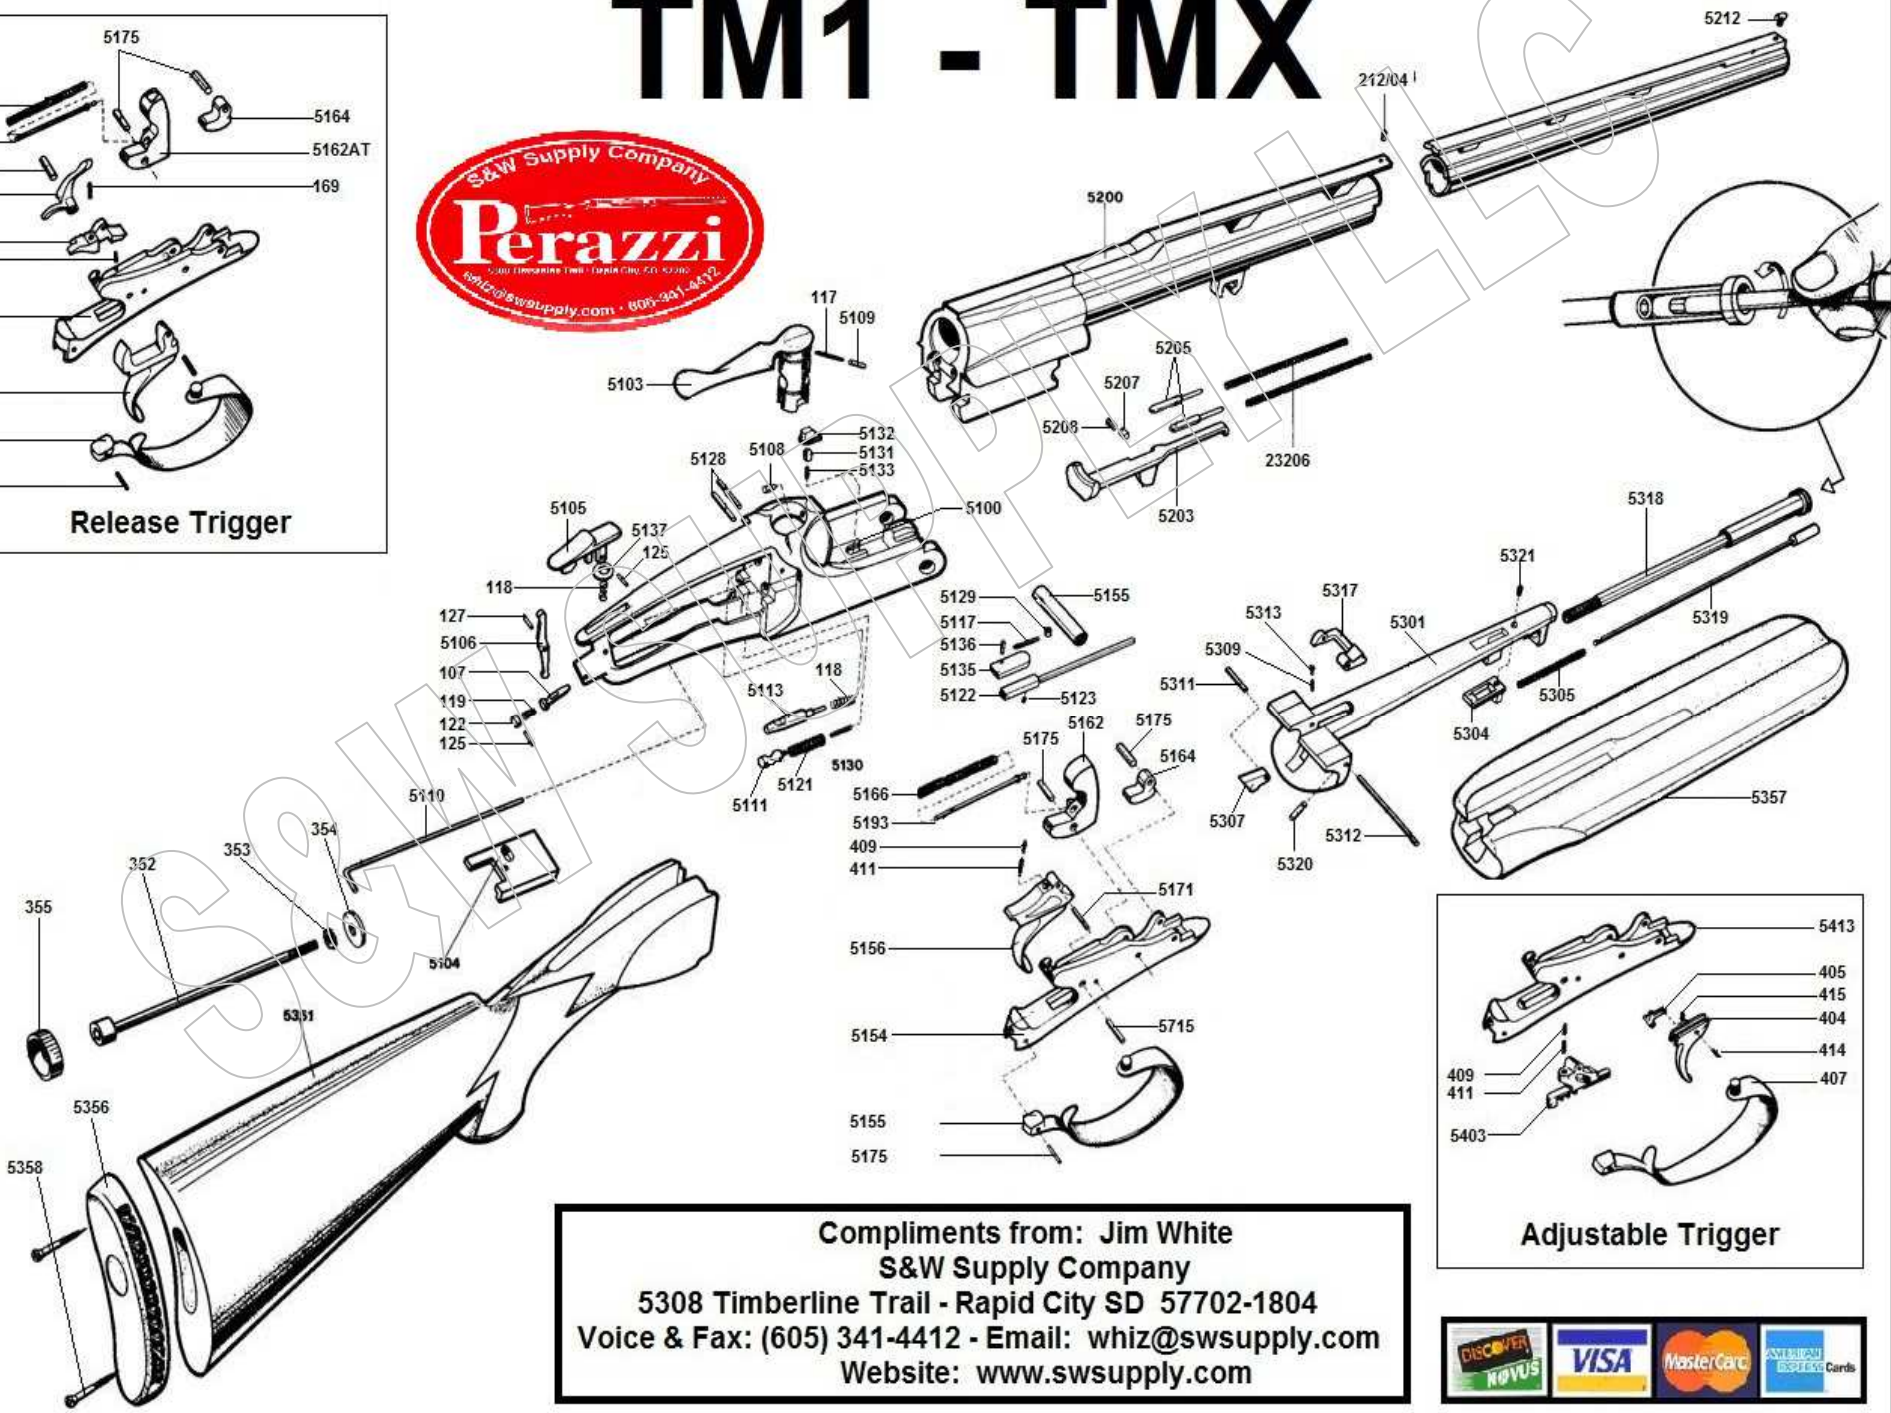

TM1 - TMX

Compliments from: Jim White
 S&W Supply Company
 5308 Timberline Trail - Rapid City SD 57702-1804
 Voice & Fax: (605) 341-4412 - Email: whiz@swsupply.com
 Website: www.swsupply.com